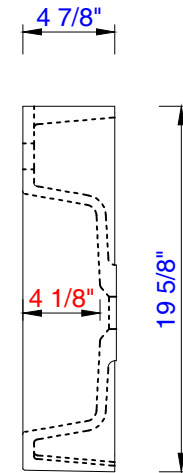

48"

Item Number:  
CS-S348-GW  
CS-S348-DGG

JAMES MARTIN

VANITIES™

M-Series 48" Single Basin  
One Integrated Rectangular Sink  
Diagrams with Dimensions  
page 01 of 01

1219mm

Item Number:  
CS-S348-GW  
CS-S348-DGG

JAMES MARTIN

VANITIES™

M-Series 1219mm Single Basin  
One Integrated Rectangular Sink  
Diagrams with Dimensions  
page 01 of 01