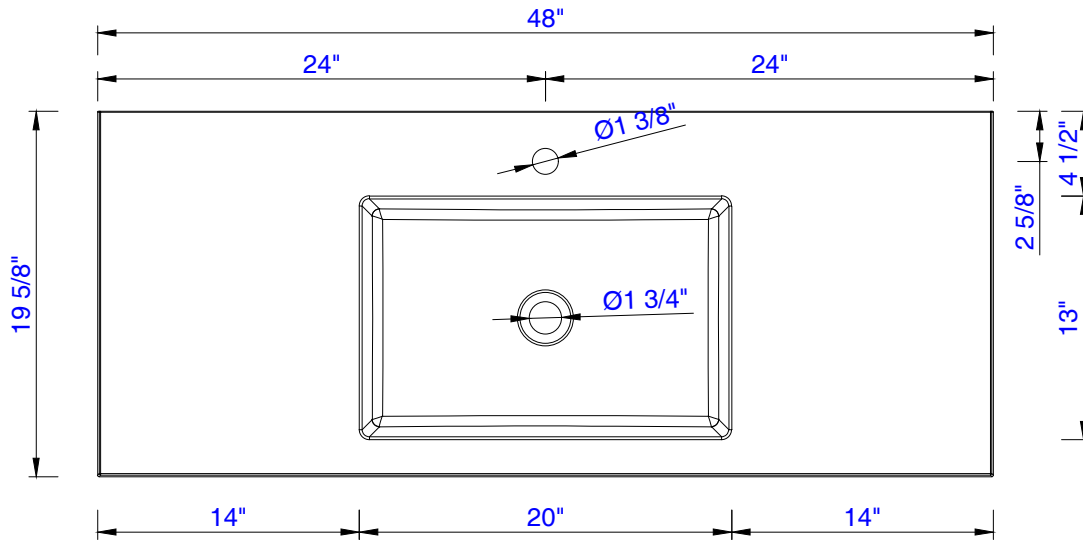

48"

Item Number:  
CS-S348-GW  
CS-S348-DGG

JAMES MARTIN

VANITIES™

M-Series 48" Single Basin  
One Integrated Rectangular Sink  
Diagrams with Dimensions  
page 01 of 01

1219mm

Item Number:  
CS-S348-GW  
CS-S348-DGG

JAMES MARTIN

VANITIES™

M-Series 1219mm Single Basin  
One Integrated Rectangular Sink  
Diagrams with Dimensions  
page 01 of 01